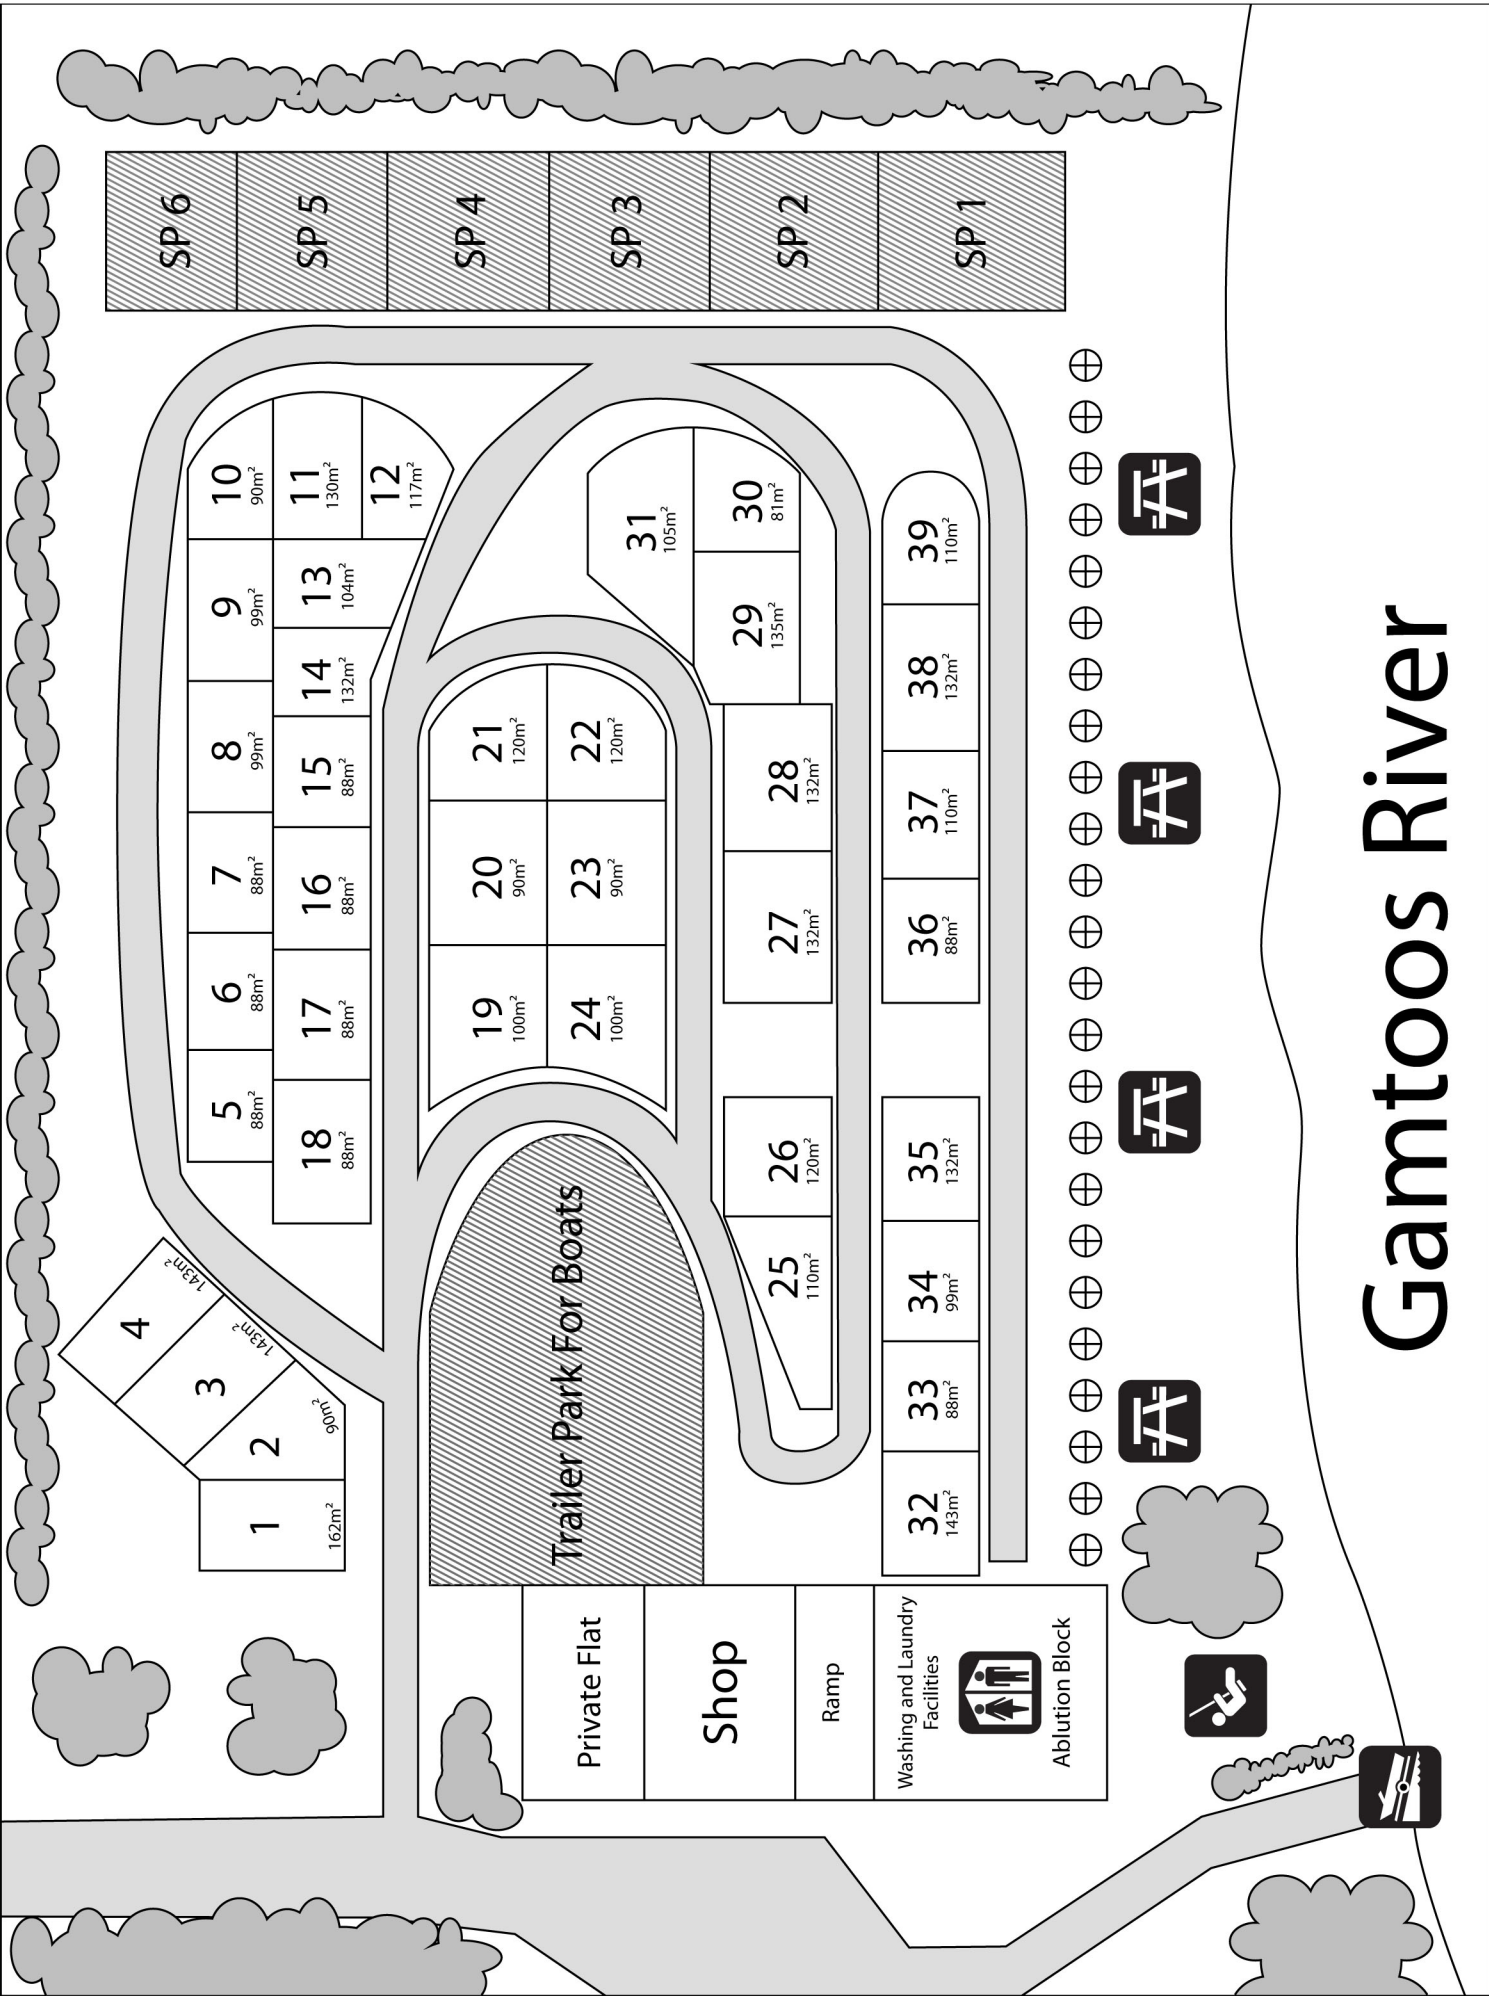

The Gamtoos Ferry Hotel and Caravan Park Caravan Park Layout

Gamtoos River